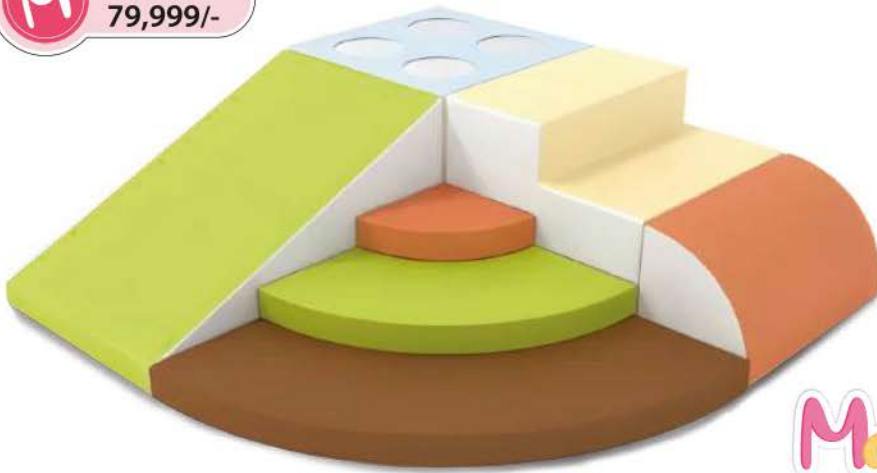

Soft Play

M Rate
79,999/-

Product
Description

Jr. Climber + Slide

Item No: 6315
Size: 8 x 8 x 2 Feet