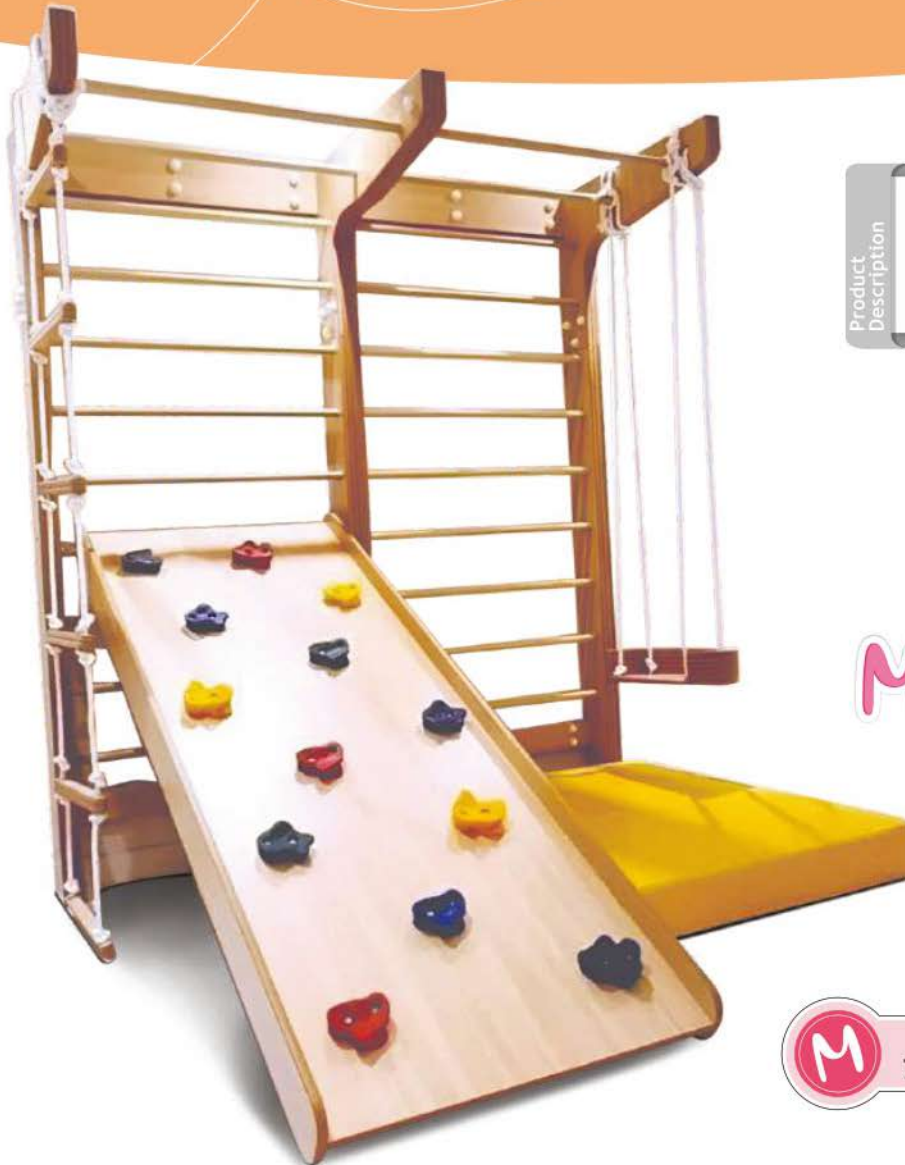

Soft Play

Product
Description

Multi Climber

Item No: 6343

Size: 8 x 5 x 9 Feet

www.playschooltoy.com