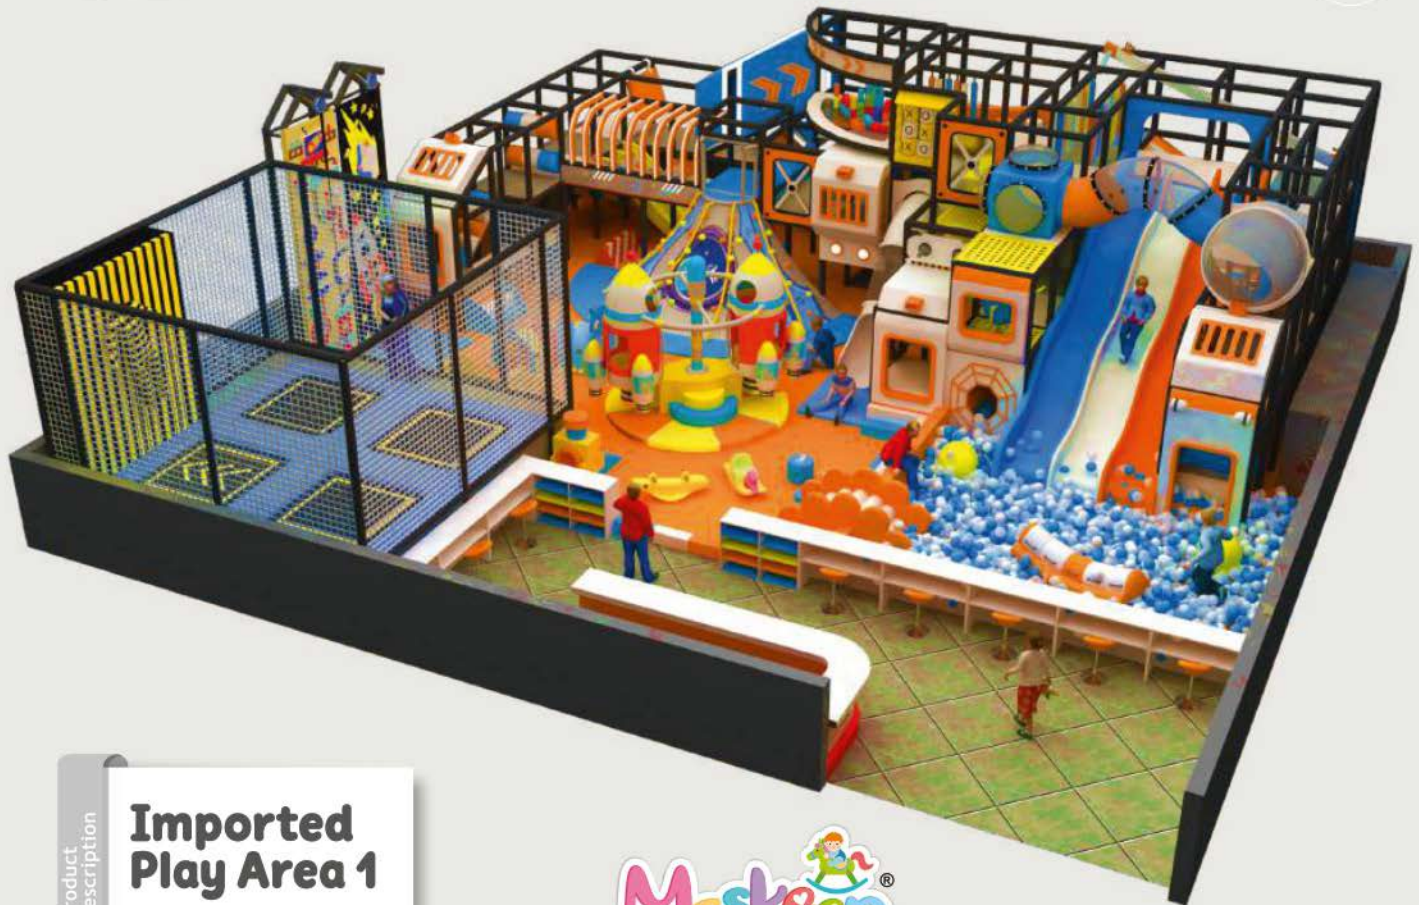

# Soft Play

This is a custom project and your play area will be 100% customised as per your requirements.

Product  
Description

## Play Area 11

[www.playschooltoy.com](http://www.playschooltoy.com)

Colors and Shape May Vary\*