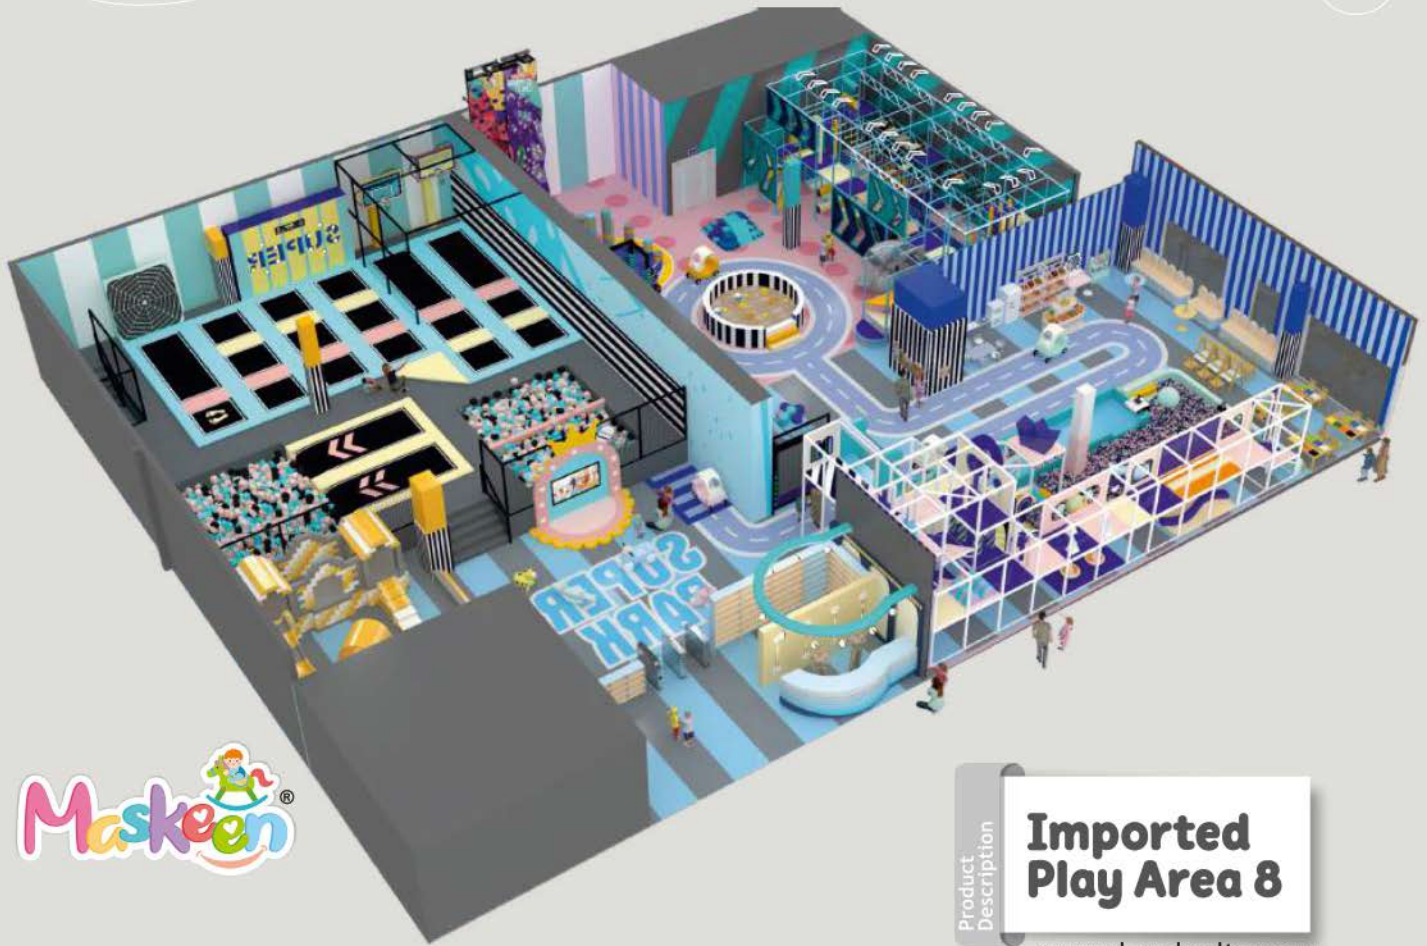

Soft Play

This is a custom project and your play area will be 100% customised as per your requirements.

Product
Description

Imported Play Area 8

www.playschooltoy.com

Colors and Shape May Vary*