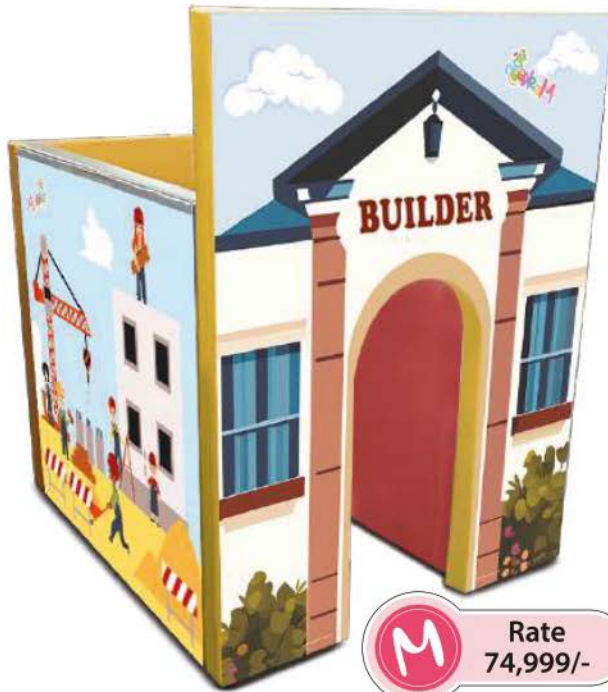

## Block Set - 14 Pcs.

Item No: 6339

Size: 4 x 4 x 5 Feet

[www.playschooltoy.com](http://www.playschooltoy.com)

M

Rate  
44,999/-

**M** Rate  
74,999/-

**Builder Roleplay**  
Item No: 6336  
Size: 5 x 4 x 4 Feet  
[www.playschooltoy.com](http://www.playschooltoy.com)