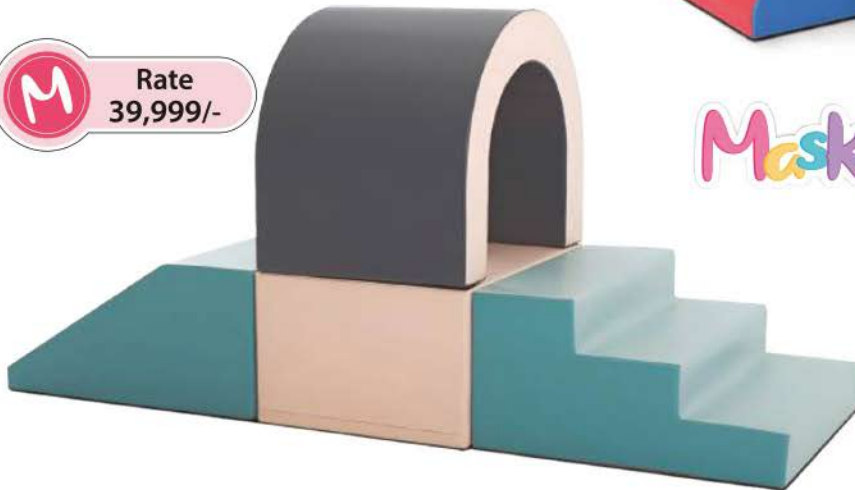

### Baby Climber

Item No: 6304

Size: 6 x 2 x 1.5 Feet

**M** Rate  
27,999/-

Product  
Description

## Climber + Slope

Item No: 6305  
Size: 8 x 4 x 2 Feet

[www.playschooltoy.com](http://www.playschooltoy.com)

M

Rate  
27,999/-

M

Rate  
39,999/-

Product  
Description