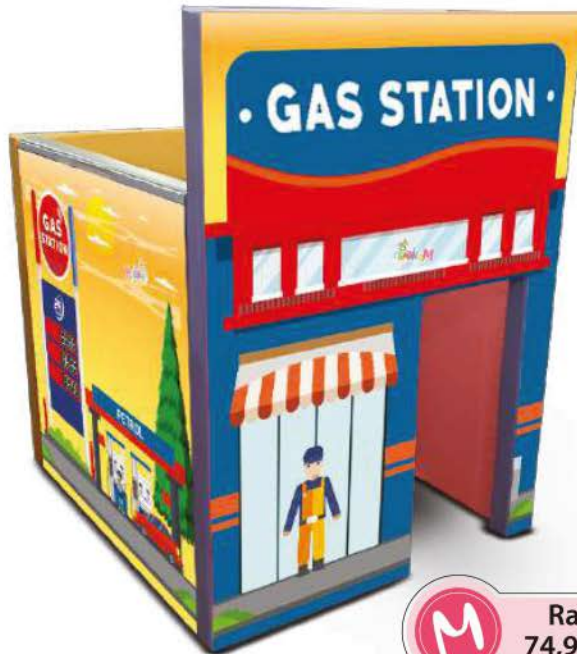

Role Play

M Rate
74,999/-

Product
Description
**Gas Station
Roleplay**
Item No: 6336
Size: 5 x 4 x 4 Feet
www.playschooltoy.com