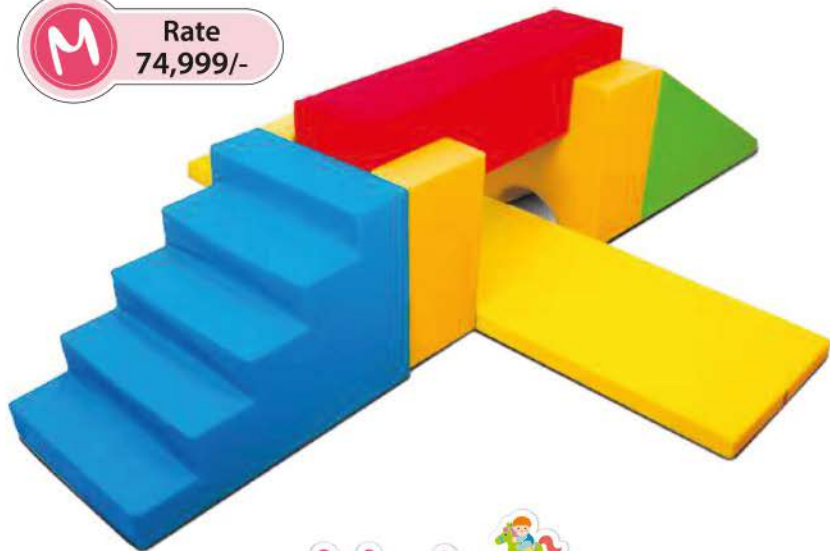

M Rate
74,999/-

Product
Description

Corner Climber + Slide

Item No: 6307

Size: 12 x 6 x 2 Feet

www.playschooltoy.com

M Rate
1,39,999/-