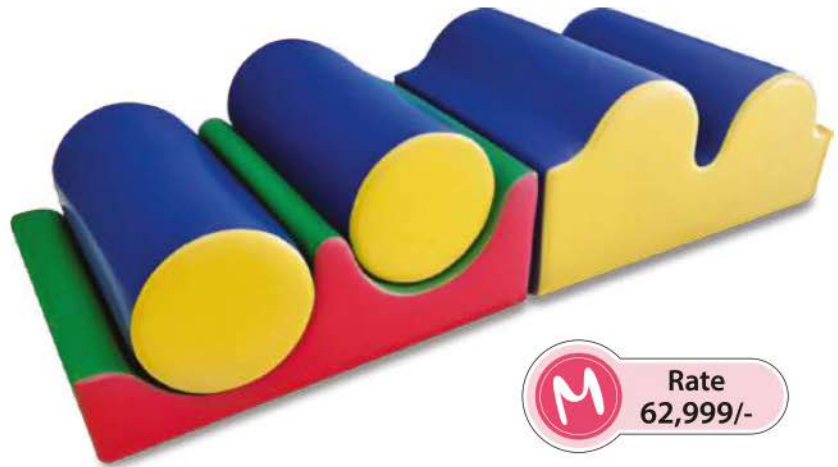

Dual Roller Set

Item No: 6316
Size: 6 x 2 x 1.5 Feet

www.playschooltoy.com