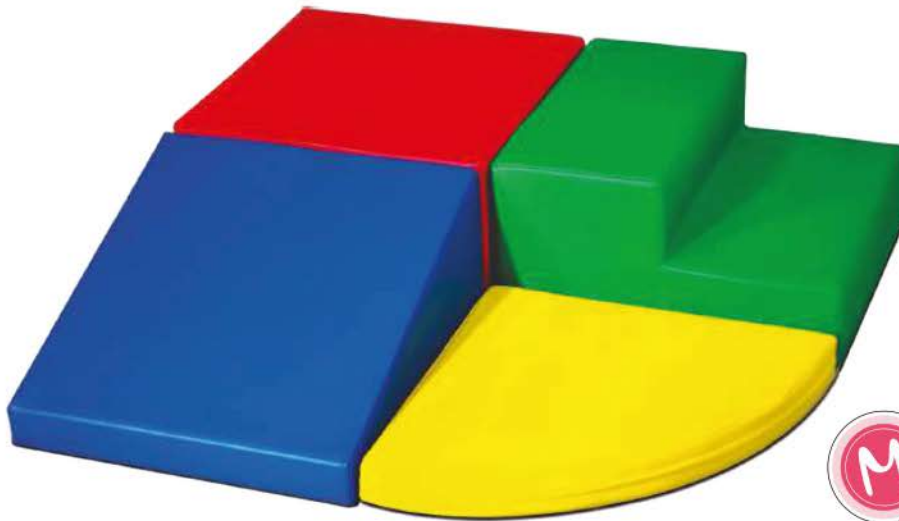

# Soft Play

Product  
Description

## Roller Toddler Climber Set

Item No: 6313  
Size: 5 x 5 x 1.5 Feet

**M** Rate  
39,999/-

Product  
Description