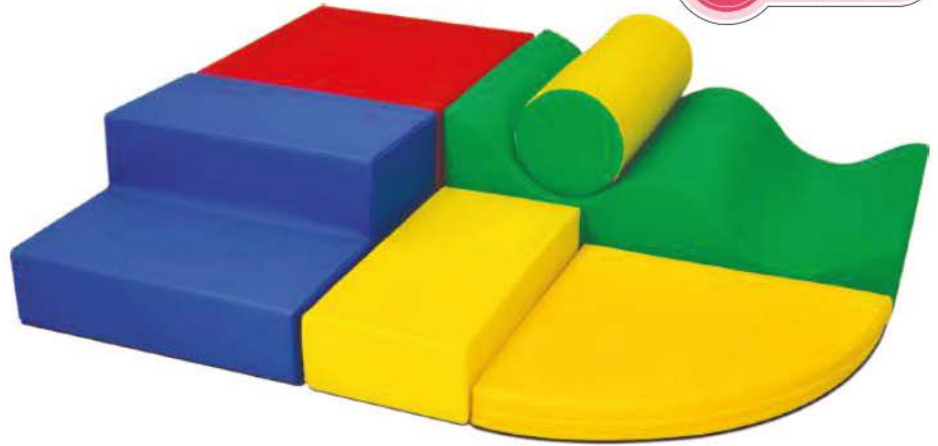

Soft Play

Product
Description

Roller Toddler Climber Set

Item No: 6313
Size: 5 x 5 x 1.5 Feet

M Rate
39,999/-